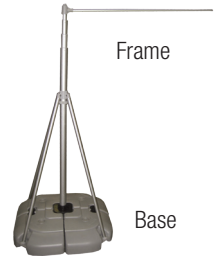

Base

Jumbo Flag has a sturdy base and a swiveling aluminum pole allowing it to withstand uncontrollable weather conditions. They are ideal for any outdoor event and exhibit.

- Large Graphic Area
- Sturdy
- Durable and Long Lasting
- Easy Set-up
- Replaceable Graphic

Hassle Free Guarantee

If it breaks, we'll fix it!*

INCLUDED COMPONENTS

Frame Bag

Base Bag

Frame

Base

SIZES