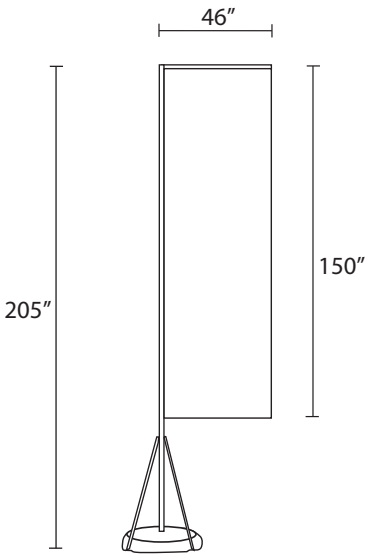

## SPECIFICATIONS

1/10/2010

Viewable area: 46"W x 150"H

Viewable area: 46"W x 103"H

Viewable area: 46"W x 51"H