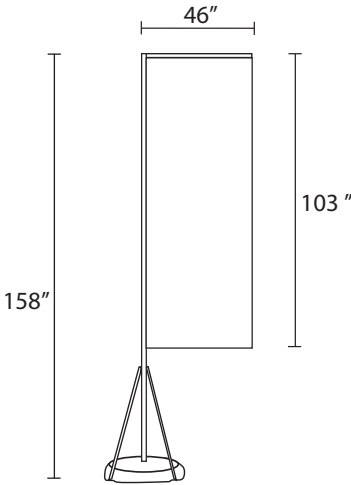

## SPECIFICATIONS

1/10/2010

Viewable area: 46"W x 150"H

Viewable area: 46"W x 103"H

Viewable area: 46"W x 51"H