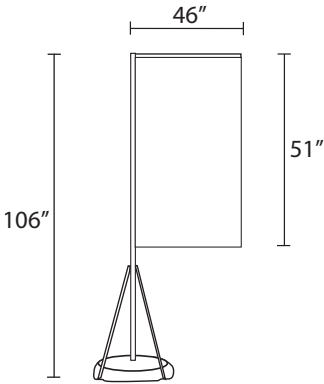

## SPECIFICATIONS

1/10/2010

Viewable area: 46"W x 150"H

Viewable area: 46"W x 103"H

Viewable area: 46"W x 51"H