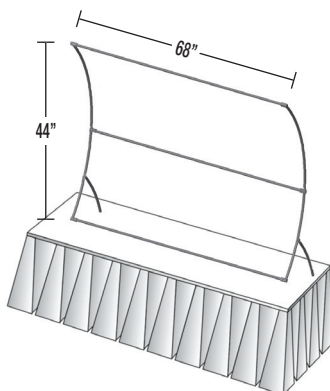

SIZES

Vertical Curved