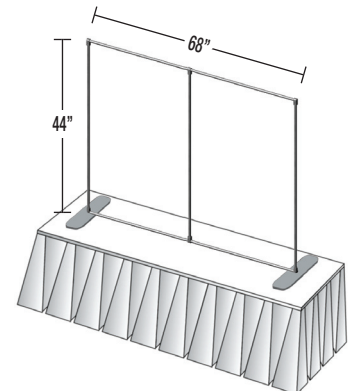

**Vertical Curved**

Constructed with sturdy 1.25" aluminum tubing and our exclusive Quick Lock connectors, Entasi table top displays are designed to be assembled quickly and easily without the use of tools. The tubing is shock-corded together so there's no need to sort and match up parts. A Photo Fabric™ pillowcase graphic wraps the entire frame, giving the display a polished, clean look.

Red  
PMS 187C\*

\*PMS colors are approximate, actual color may vary.

**SIZES**

**Vertical Curved**

**Horizontal Curved**

**Flat**