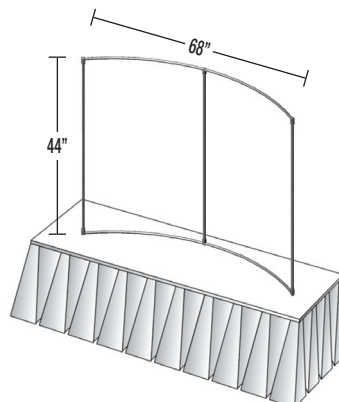

Horizontal Curved