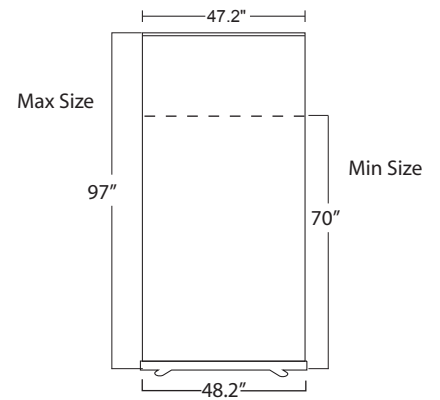

MOSS CLASSIC™ 1 & 2

SPECIFICATIONS

1/10/2010

Hardware Sizes

Standard Graphic Sizes (Graphic can be any size between 66.75" & 93.5")