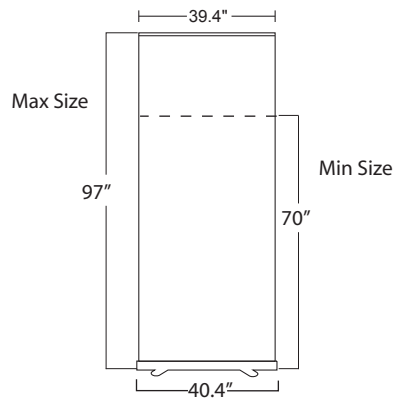

MOSS CLASSIC™ 1 & 2

SPECIFICATIONS

1/10/2010

Hardware Sizes

Standard Graphic Sizes (Graphic can be any size between 66.75" & 93.5")