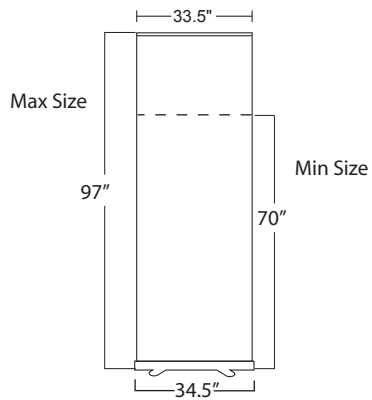

MOSS CLASSIC™ 1 & 2

SPECIFICATIONS

1/10/2010

Hardware Sizes

Standard Graphic Sizes (Graphic can be any size between 66.75" & 93.5")